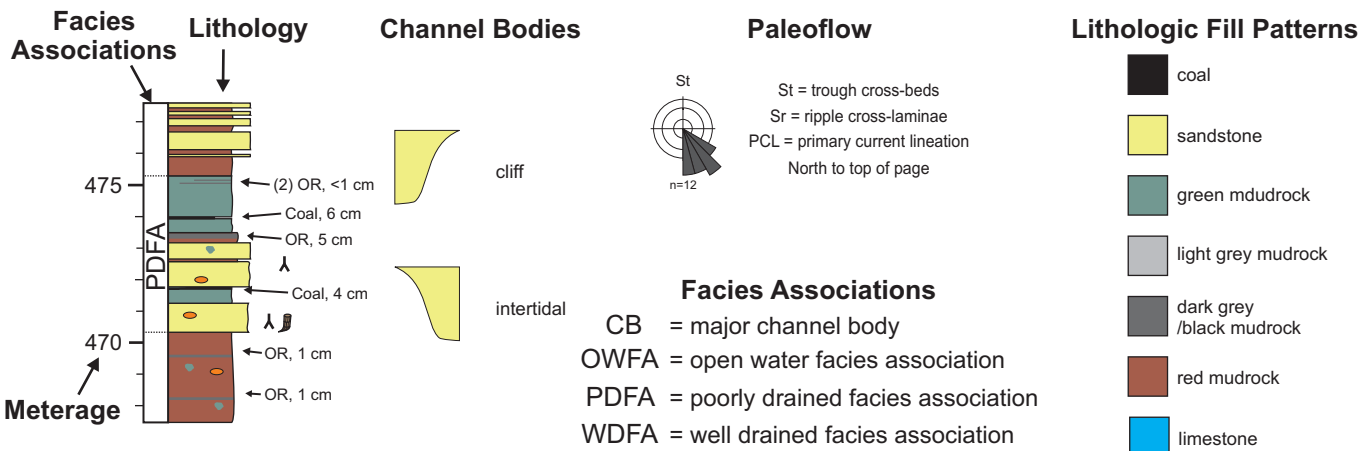

Legend

Organic-Rich Rocks

CS = carbonaceous shale (5-25% organics)
 OR = organic-rich horizon (25-50% organics)
 Coal = coal (>50% organics)

Sedimentary Structures

Fossils

Measured Section